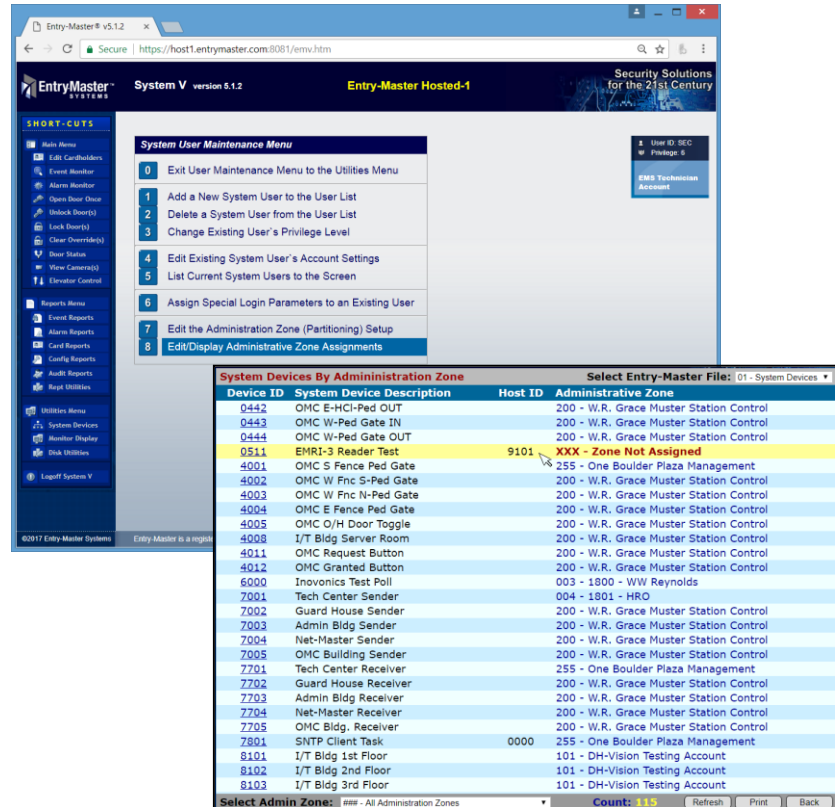

Optional Features

- Automated paging for unusual activity
- Elevator control for up to 64 floors per cab
- Integrated Web-based camera support
- Biometric interfaces
- "Who's IN" personnel screen.
- Special options for religious observances (Sabbath, etc.)